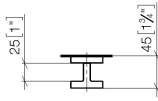

- •for installation on glass tiles

Required miscellaneous

Attachment set for towel bar/tumbler mounting on two sides - 12 351 970 90

Door handle - Chrome

11 000 980

mm [inches]

Door handle - Chrome

11 000 980