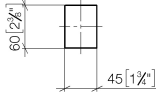

- •for installation on glass tiles

Required miscellaneous

Attachment set for towel bar/tumbler mounting on two sides - 12 351 970 90

Door handle - Chrome

11 000 980

mm [inches]

Door handle - Chrome

11 000 980